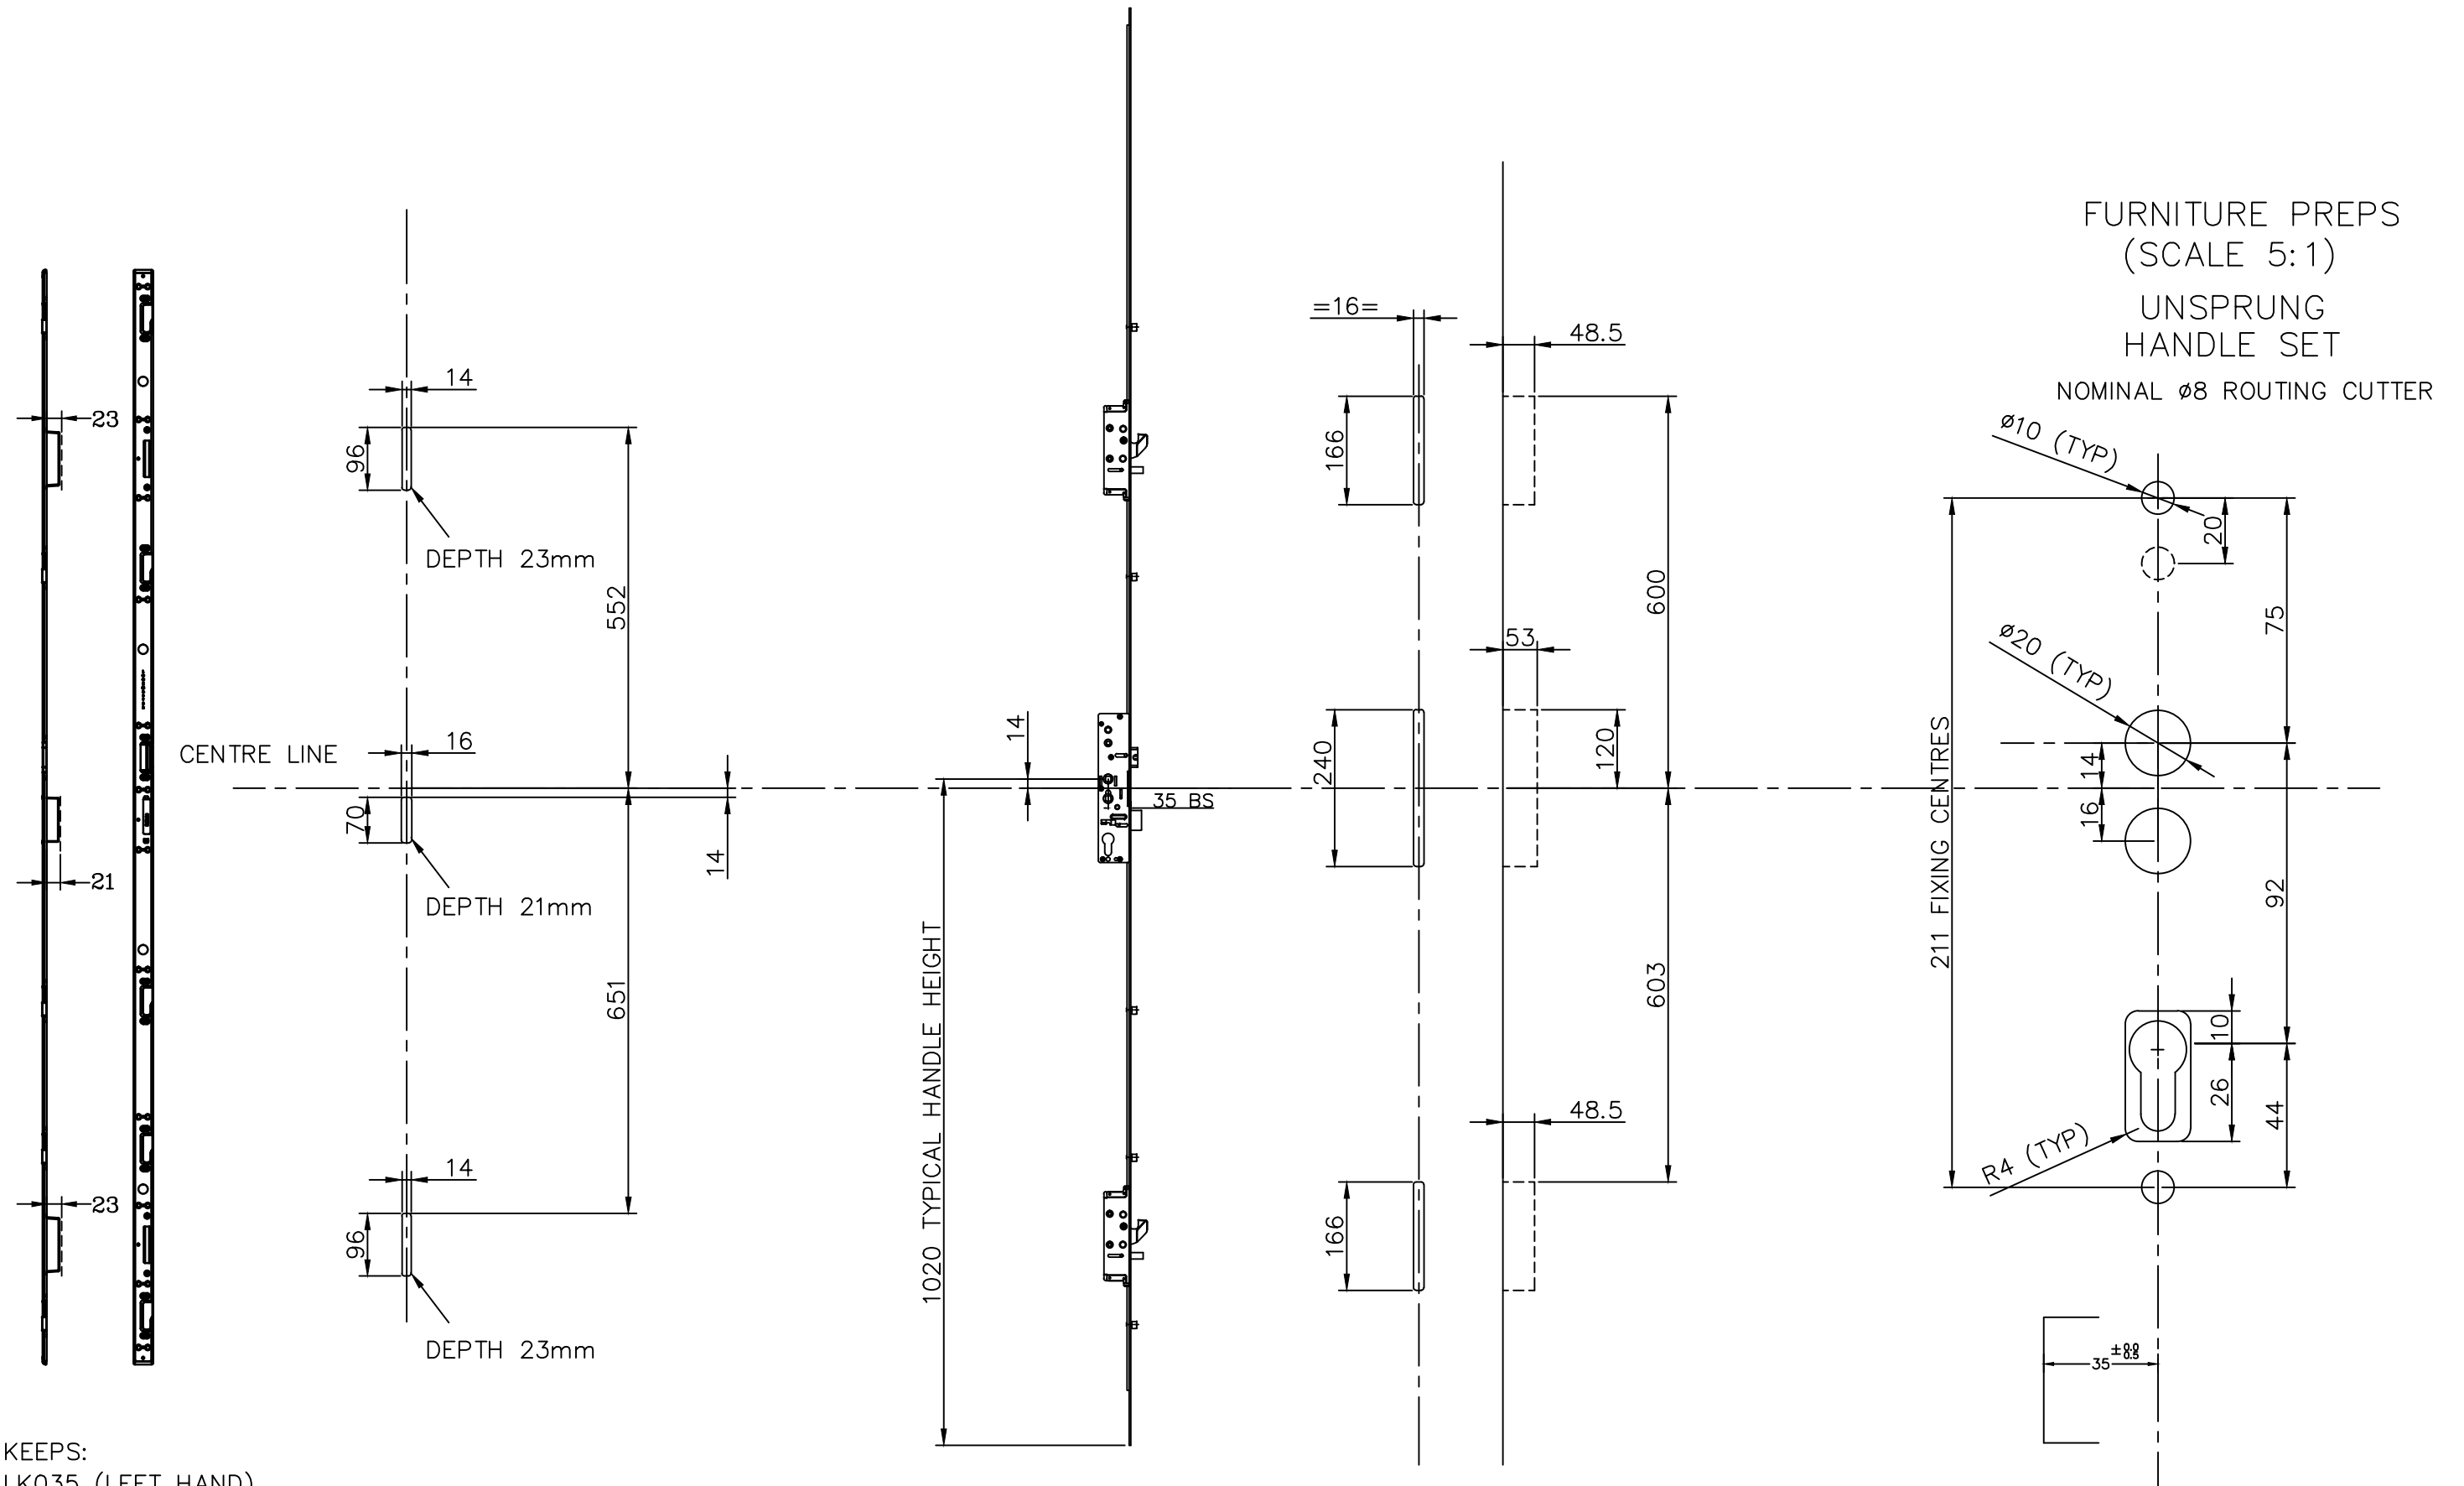

ROUTING DETAILS FOR PL289-19 DOOR BUILD 1020 HANDLE HEIGHT

Yale Door and Window Solutions

ASSA ABLOY LIMITED
WILLENHALL,
WEST MIDLANDS,
WV13 3PW.
TEL: (01902) 366800
PRODUCT ENGINEERING DEPT.

ASSA ABLOY®